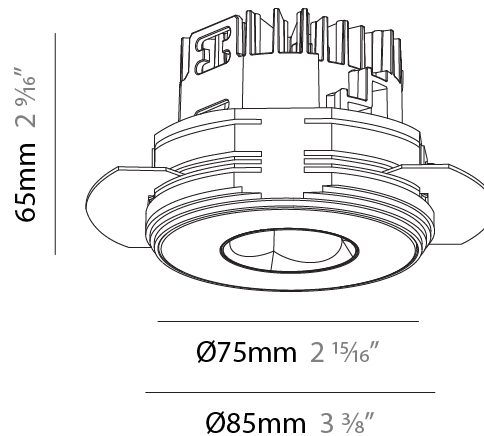

PHYSICAL

Aperture Sizes - Downlights: 1"
Shape: Round
Diameter (mm): 75
Diameter (in): 2 15/16
Height (mm): 65
Height (in): 2 9/16
Ceiling Thickness (mm): 10 / 12.5 / 15 / 25
Ceiling Thickness (in): 3/8 or 1/2 or 9/16 or 1
Min. Recessing Depth (mm): 70
Min. Recessing Depth (in): 2 3/4
Diffuser: Lens Pack - Spread Lens / Linear Spread Lens / Honeycomb Louver
Fixture Finish: SSR / BKV / CWI / CRY / HAB / UFT / ITA / RUA / FTG / MYG / LOD / PUS / FRO / FUP / KIA / POP / BLS / SPG / MEY / GOH / CHC / COM / ABZ / JAG / OBR / MOS / ROR
Fixture Material: Aluminum Die Cast
Cut-out Measurements: 86mm / 2 11/16" Diameter

ELECTRICAL

Lamp Type: LED (Zhaga Standard)
Input Wattage (W): 14
Total Output Wattage (W): 12.7
Dimming: Dali Dimming
Driver Included: No
Driver Location: Recessed Housing
Driver Type: Constant Current - Universal (120Vac only for DALI driver)
Driver Class: Class 2
Input Voltage (V): 120 - 277
Constant Current (MA): 700

LED

Color Temperature (°K): 2700-6500 Tunable White
Max. Delivered Lumen (lm): 1129
Nominal Lumen (lm): 1460
CRI: >90 CRI
Lamp Life (hrs): 50000
Special LEDs offerings: Tunable White

OPTICAL

Reflector°: 36
Adjustability: Fixed

RATINGS AND CERTIFICATIONS

Certified By: Certified for North American Standards
IP rating: IP20