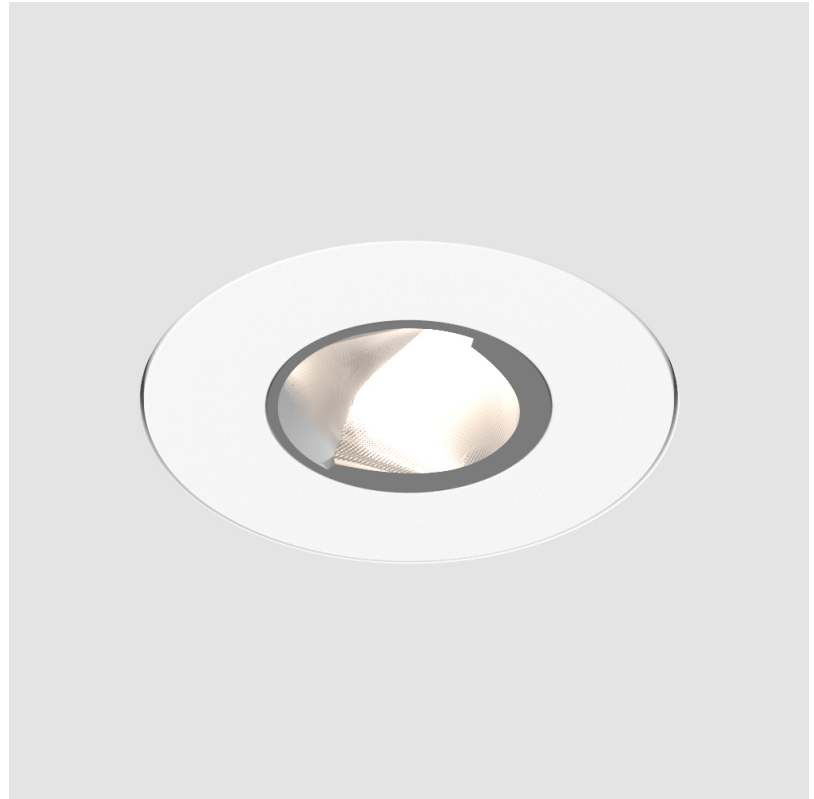

GENERAL

Series: Oiko Pro Round
Subseries: Oiko Pro Round Wallwash
Partner: Prolicht
Division: Architectural
Installation: Trimless
Product Type: Wallwash
Mounting Location: Ceiling
Light Distribution: Direct

PHYSICAL

Shape: Round
Diameter (mm): 75
Diameter (in): 2 ¹⁵/₁₆
Height (mm): 51
Height (in): 2
Ceiling Thickness (mm): 1 - 25
Ceiling Thickness (in): 1/16 - 1 3/16
Min. Recessing Depth (mm): 55
Min. Recessing Depth (in): 2 ³/₁₆
[Fixture Finish: SSR / BKV / CWI / KIA / POP / BLS / SPG / MEY / GOH / CHC / COM / ABZ / JAG / OBR / MOS / ROR](#)
Fixture Material: Aluminum Die Cast
Cut-out Measurements: 86mm / 3 3/8" Diameter

ELECTRICAL

Lamp Type: LED (Zhaga Standard)
Input Wattage (W): 14
Total Output Wattage (W): 12.7
Dimming: Dali Dimming
Driver Included: No
Driver Location: Recessed Housing
Driver Type: Constant Current - Universal (120Vac only for DALI driver)
Driver Class: Class 2
Input Voltage (V): 120 - 277
Constant Current (MA): 700

LED

Color Temperature (°K): 2700-6500 Tunable White
Max. Delivered Lumen (lm): 1040 - 1216
Nominal Lumen (lm): 1242 - 1460
CRI: >93 CRI
Lamp Life (hrs): 50000
Special LEDs offerings: Tunable White

OPTICAL

Adjustability: Fixed

RATINGS AND CERTIFICATIONS

Certified By: Certified for North American Standards
IP rating: IP20