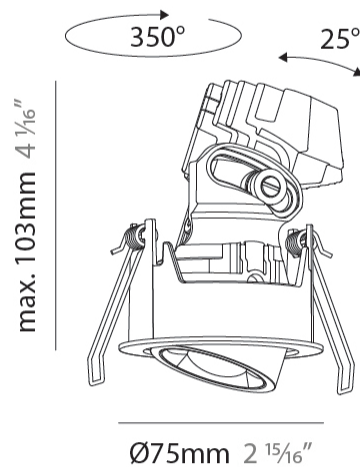

PHYSICAL

Aperture Sizes - Downlights: 1"
Shape: Round
Diameter (mm): 75
Diameter (in): 2 15/16
Height (mm): 103
Height (in): 4 1/16
Ceiling Thickness (mm): 1 - 25
Ceiling Thickness (in): 1/16 - 1 3/16
Min. Recessing Depth (mm): 115
Min. Recessing Depth (in): 4 1/2
Diffuser: Lens Pack - Spread Lens / Linear Spread Lens / Honeycomb Louver
Fixture Finish: SSR / BKV / CWI / CRY / HAB / UFT / ITA / RUA / FTG / MYG / LOD / PUS / FRO / FUP / KIA / POP / BLS / SPG / MEY / GOH / CHC / COM / ABZ / JAG / OBR / MOS / ROR
Fixture Material: Aluminum Die Cast
Cut-out Measurements: D. - 68mm / 2 11/16"

ELECTRICAL

Lamp Type: LED (Zhaga Standard)
Input Wattage (W): 14
Total Output Wattage (W): 12.7
Dimming: Dali Dimming
Driver Included: No
Driver Location: Remote
Driver Type: Constant Current - Universal (120Vac only for DALI driver)
Driver Class: Class 2
Input Voltage (V): 120 - 277
Constant Current (MA): 700

LED

Number of LEDs: 1
Color Temperature (°K): 2700-6500 Tunable White
Max. Delivered Lumen (lm): 1054 - 1240
Nominal Lumen (lm): 1242 - 1460
CRI: >90 CRI
Lamp Life (hrs): 50000
Special LEDs offerings: Tunable White

OPTICAL

Reflector: 52

RATINGS AND CERTIFICATIONS

Certified By: Certified for North American Standards
IP rating: IP20