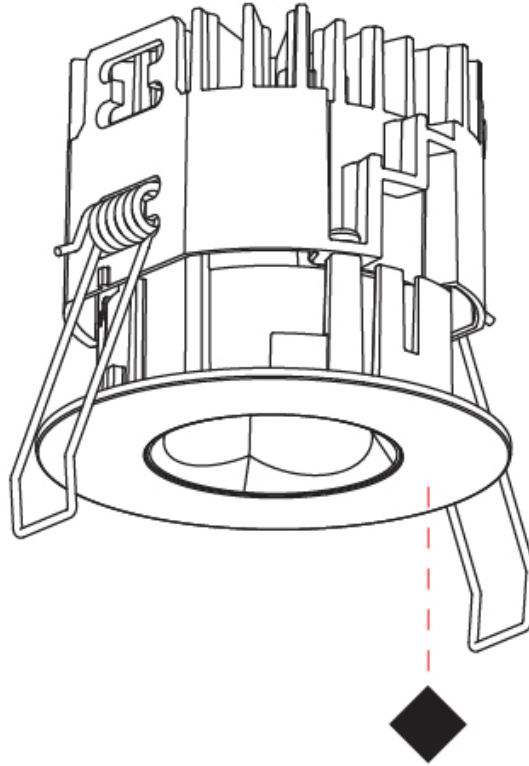

OIKO PRO ROUND FIXED RECESSED

A35871-

PROJECT _____

TYPE _____

SPECIFIER _____

QUANTITY _____

DATE _____