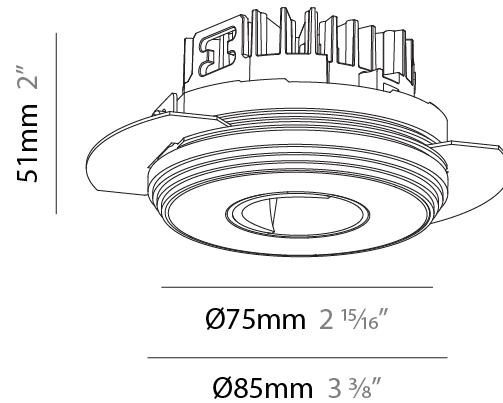

GENERAL

Series: Oiko Pro Round
Subseries: Oiko Pro Round Wallwash
Partner: Prolicht
Division: Architectural
Installation: Trimless
Product Type: Wallwash
Mounting Location: Ceiling
Light Distribution: Direct

PHYSICAL

Shape: Round
Diameter (mm): 75
Diameter (in): 2 ¹⁵/₁₆
Height (mm): 51
Height (in): 2
Ceiling Thickness (mm): 1 - 25
Ceiling Thickness (in): 1/16 - 1 3/16
Min. Recessing Depth (mm): 55
Min. Recessing Depth (in): 2 ³/₁₆
[Fixture Finish: SSR / BKV / CWI / KIA / POP / BLS / SPG / MEY / GOH / CHC / COM / ABZ / JAG / OBR / MOS / ROR](#)
Fixture Material: Aluminum Die Cast
Cut-out Measurements: 86mm / 3 3/8" Diameter

ELECTRICAL

Lamp Type: LED (Zhaga Standard)
Input Wattage (W): 14
Total Output Wattage (W): 12.7
Dimming: Dali Dimming
Driver Included: No
Driver Location: Recessed Housing
Driver Type: Constant Current - Universal (120Vac only for DALI driver)
Driver Class: Class 2
Input Voltage (V): 120 - 277
Constant Current (MA): 700

LED

Color Temperature (°K): 2700-6500 Tunable White
Max. Delivered Lumen (lm): 1040 - 1216
Nominal Lumen (lm): 1242 - 1460
CRI: >93 CRI
Lamp Life (hrs): 50000
Special LEDs offerings: Tunable White

OPTICAL

Adjustability: Fixed

RATINGS AND CERTIFICATIONS

Certified By: Certified for North American Standards
IP rating: IP20