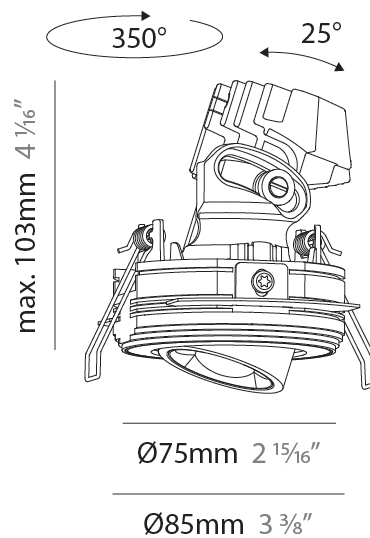

PHYSICAL

Aperture Sizes - Downlights: 1"
Shape: Round
Diameter (mm): 75
Diameter (in): 2 ¹⁵/₁₆
Height (mm): 103
Height (in): 4 ¹/₁₆
Ceiling Thickness (mm): 10 / 12.5 / 15 / 25
Ceiling Thickness (in): 3/8 or 1/2 or 9/16 or 1
Min. Recessing Depth (mm): 115
Min. Recessing Depth (in): 4 ¹/₂
Diffuser: Lens Pack - Spread Lens / Linear Spread Lens / Honeycomb Louver
Fixture Finish: SSR / BKV / CWI / CRY / HAB / UFT / ITA / RUA / FTG / MYG / LOD / PUS / FRO / FUP / KIA / POP / BLS / SPG / MEY / GOH / CHC / COM / ABZ / JAG / OBR / MOS / ROR
Fixture Material: Aluminum Die Cast
Cut-out Measurements: D. 86mm / 3 3/8"

ELECTRICAL

Lamp Type: LED (Zhaga Standard)
Input Wattage (W): 14
Total Output Wattage (W): 12.7
Dimming: Dali Dimming
Driver Included: No
Driver Location: Recessed Housing
Driver Type: Constant Current - Universal (120Vac only for DALI driver)
Driver Class: Class 2
Input Voltage (V): 120 - 277
Constant Current (MA): 700

LED

Number of LEDs: 1
Color Temperature (°K): 2700-6500 Tunable White
Max. Delivered Lumen (lm): 1240
Nominal Lumen (lm): 1460
CRI: >90 CRI
Lamp Life (hrs): 50000
Special LEDs offerings: Tunable White

OPTICAL

Reflector: 52
Adjustability: Rotational 350° / Tilt 25°

RATINGS AND CERTIFICATIONS

Certified By: Certified for North American Standards
IP rating: IP20