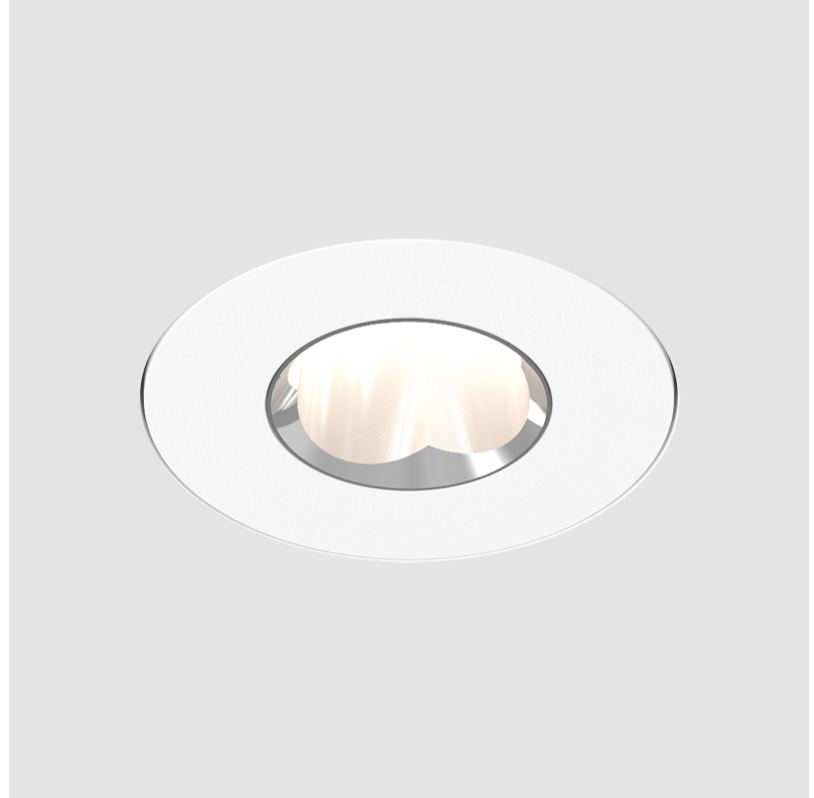

GENERAL

Series: Oiko Pro Round
Subseries: Oiko Pro Round Fixed
Brand: Prolicht
Division: Architectural
Mounting Type: Trimless
Mounting Location: Ceiling
Subcategory: Downlight

PHYSICAL

Shape: Round
Diameter (mm): 75
Diameter (in): 2 15/16
Height (mm): 65
Height (in): 2 9/16
Ceiling Thickness (mm): 10 / 12.5 / 15 / 25
Ceiling Thickness (in): 3/8 or 1/2 or 9/16 or 1
Min. Recessing Depth (mm): 70
Min. Recessing Depth (in): 2 3/4
Light Distribution: Direct
Diffuser: Lens Pack - Spread Lens / Linear Spread Lens / Honeycomb Louver
Fixture Finish: SSR / BKV / CWI / CRY / HAB / UFT / ITA / RUA / FTG / MYG / LOD / PUS / FRO / FUP / KIA / POP / BLS / SPG / MEY / GOH / GUM / CHC / COM / ABZ / JAG / OBR / MOS / ROR
Fixture Material: Aluminum Die Cast
Cut-out Measurements: 86mm / 2 11/16" Diameter

ELECTRICAL

Lamp Type: LED (Zhaga Standard)
Input Wattage (W): 14
Total Output Wattage (W): 12.7
Dimming: Dali Dimming
Driver Included: No
Driver Location: Recessed Housing
Driver Type: Constant Current - Universal (120Vac only for DALI driver)
Driver Class: Class 2
Input Voltage (V): 120 - 277
Constant Current (MA): 700

LED

Color Temperature (°K): 2700-6500 Tunable White
Max. Delivered Lumen (lm): 1129
Nominal Lumen (lm): 1460
CRI: >90 CRI
Lamp Life (hrs): 50000
Special LEDs offerings: Tunable White

OPTICAL

Reflector°: 36
Adjustability: Fixed

RATINGS AND CERTIFICATIONS

Certified By: Certified for North American Standards
IP rating: IP20