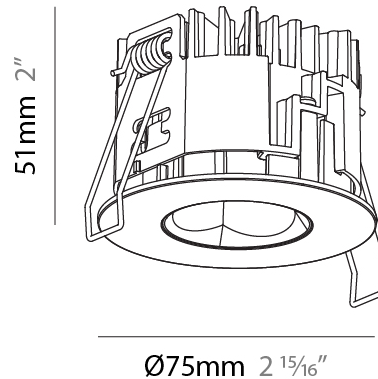

GENERAL

Series: Oiko Pro Round
Subseries: Oiko Pro Round Fixed
Partner: Prolicht
Division: Architectural
Installation: Recessed
Product Type: Downlight
Mounting Location: Ceiling
Light Distribution: Direct

PHYSICAL

Aperture Sizes - Downlights: 1"
Shape: Round
Diameter (mm): 75
Diameter (in): 2 15/16
Height (mm): 51
Height (in): 2
Ceiling Thickness (mm): 1 - 25
Ceiling Thickness (in): 1/16 - 1 3/16
Min. Recessing Depth (mm): 55
Min. Recessing Depth (in): 2 3/16
Diffuser: Lens Pack - Spread Lens / Linear Spread Lens / Honeycomb Louver
Fixture Finish: SSR / BKV / CWI / CRY / HAB / UFT / ITA / RUA / FTG / MYG / LOD / PUS / FRO / FUP / KIA / POP / BLS / SPG / MEY / GOH / CHC / COM / ABZ / JAG / OBR / MOS / ROR
Fixture Material: Aluminum Die Cast
Cut-out Measurements: 68mm / 2 11/16" Diameter

ELECTRICAL

Lamp Type: LED (Zhaga Standard)
Input Wattage (W): 14
Total Output Wattage (W): 12.7
Dimming: Dali Dimming
Driver Included: No
Driver Location: Recessed Housing
Driver Type: Constant Current - Universal (120Vac only for DALI driver)
Driver Class: Class 2
Input Voltage (V): 120 - 277
Constant Current (MA): 700

LED

Color Temperature (°K): 2700-6500 Tunable White
Max. Delivered Lumen (lm): 1240
Nominal Lumen (lm): 1460
CRI: >93 CRI
Lamp Life (hrs): 50000
Special LEDs offerings: Tunable White

OPTICAL

Reflector: 52
Adjustability: Fixed

RATINGS AND CERTIFICATIONS

Certified By: Certified for North American Standards
IP rating: IP20