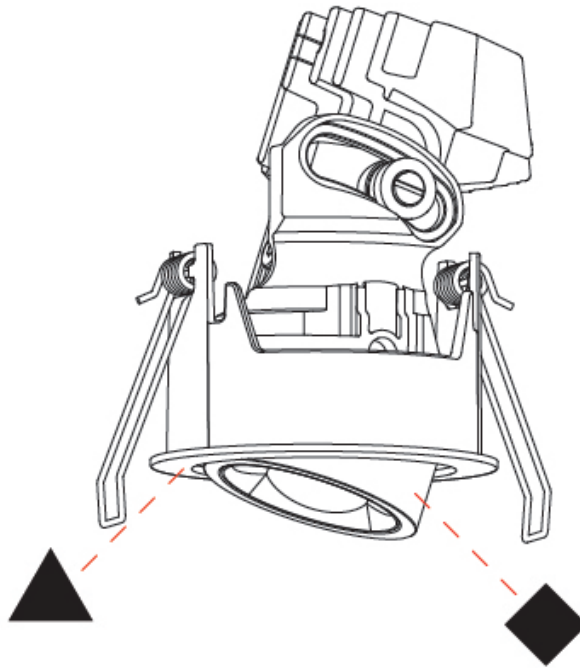

OIKO PRO ROUND ADJUSTABLE RECESSED

A35855-

PROJECT

TYPE

SPECIFIER

QUANTITY

DATE

A