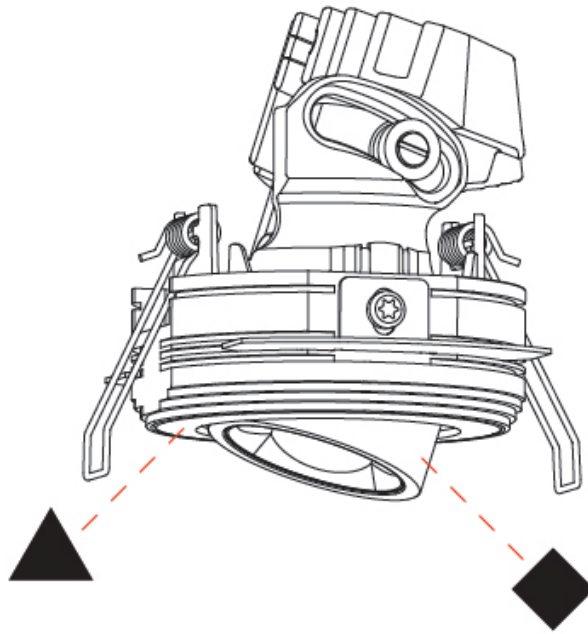

OIKO PRO ROUND ADJUSTABLE TRIMLESS

A35886-

PROJECT _____

TYPE _____

SPECIFIER _____

QUANTITY _____

DATE _____

A