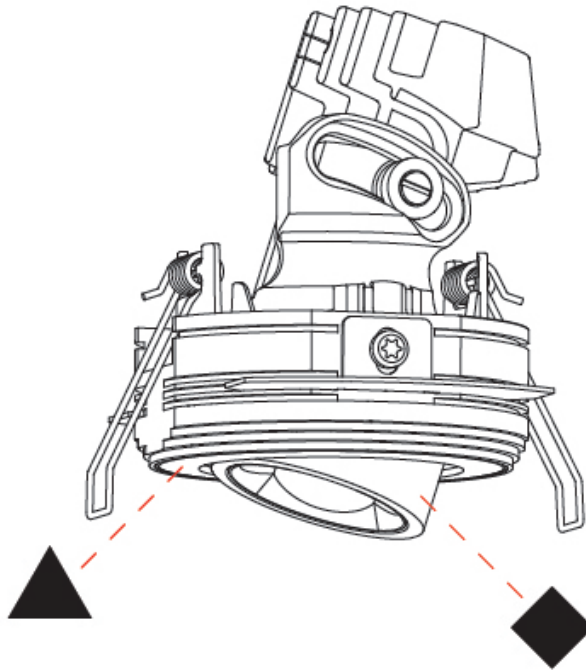

OIKO PRO ROUND ADJUSTABLE TRIMLESS

A35885-

PROJECT _____

TYPE _____

SPECIFIER _____

QUANTITY _____

DATE _____