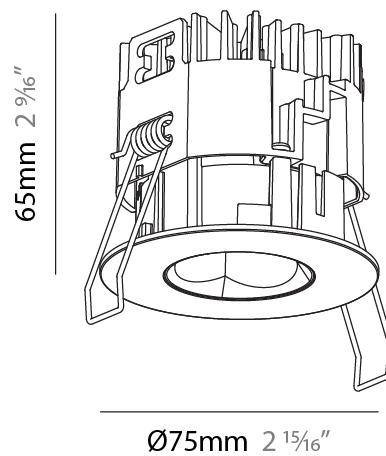

Series: Oiko Pro Round
Subseries: Oiko Pro Round Fixed
Partner: Prolicht
Division: Architectural
Installation: Recessed
Product Type: Downlight
Mounting Location: Ceiling
Light Distribution: Direct

PHYSICAL

Aperture Sizes - Downlights: 1"
Shape: Round
Diameter (mm): 75
Diameter (in): 2 ¹⁵/₁₆"
Height (mm): 65
Height (in): 2 ⁹/₁₆"
Ceiling Thickness (mm): 1 - 25
Ceiling Thickness (in): 1/16 - 1 3/16
Min. Recessing Depth (mm): 70
Min. Recessing Depth (in): 2 ³/₄"
Diffuser: Lens Pack - Spread Lens / Linear Spread Lens / Honeycomb Louver
Fixture Finish: SSR / BKV / CWI / CRY / HAB / UFT / ITA / RUA / FTG / MYG / LOD / PUS / FRO / FUP / KIA / POP / BLS / SPG / MEY / GOH / CHC / COM / ABZ / JAG / OBR / MOS / ROR
Fixture Material: Aluminum Die Cast
Cut-out Measurements: 68mm / 2 11/16" Diameter

ELECTRICAL

Lamp Type: LED (Zhaga Standard)
Input Wattage (W): 14
Total Output Wattage (W): 12.7
Dimming: Dali Dimming
Driver Included: No
Driver Location: Recessed Housing
Driver Type: Constant Current - Universal (120Vac only for DALI driver)
Driver Class: Class 2
Input Voltage (V): 120 - 277
Constant Current (MA): 700

LED

Color Temperature (°K): 2700-6500 Tunable White
Max. Delivered Lumen (lm): 1129
Nominal Lumen (lm): 1460
CRI: >93 CRI
Lamp Life (hrs): 50000
Special LEDs offerings: Tunable White

OPTICAL

Reflector°: 36
Adjustability: Fixed

RATINGS AND CERTIFICATIONS

Certified By: Certified for North American Standards
IP rating: IP20