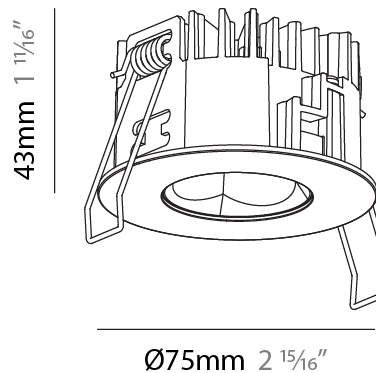

Series: Oiko Pro Round
Subseries: Oiko Pro Round Fixed
Partner: Prolicht
Division: Architectural
Installation: Recessed
Product Type: Downlight
Mounting Location: Ceiling
Light Distribution: Direct

PHYSICAL

Aperture Sizes - Downlights: 1"
Shape: Round
Diameter (mm): 75
Diameter (in): 2 15/16
Height (mm): 43
Height (in): 1 11/16
Ceiling Thickness (mm): 1 - 25
Ceiling Thickness (in): 1/16 - 1 3/16
Min. Recessing Depth (mm): 50
Min. Recessing Depth (in): 1 15/16
Diffuser: Lens Pack - Spread Lens / Linear Spread Lens / Honeycomb Louver
Fixture Finish: SSR / BKV / CWI / CRY / HAB / UFT / ITA / RUA / FTG / MYG / LOD / PUS / FRO / FUP / KIA / POP / BLS / SPG / MEY / GOH / CHC / COM / ABZ / JAG / OBR / MOS / ROR
Fixture Material: Aluminum Die Cast
Cut-out Measurements: 68mm / 2 11/16" Diameter

ELECTRICAL

Lamp Type: LED (Zhaga Standard)
Input Wattage (W): 14
Total Output Wattage (W): 12.7
Dimming: Dali Dimming
Driver Included: No
Driver Location: Recessed Housing
Driver Type: Constant Current - Universal (120Vac only for DALI driver)
Driver Class: Class 2
Input Voltage (V): 120 - 277
Constant Current (MA): 700

LED

Color Temperature (°K): 2700-6500 Tunable White
Max. Delivered Lumen (lm): 1381
Nominal Lumen (lm): 1460
CRI: >93 CRI
Lamp Life (hrs): 50000
Special LEDs offerings: Tunable White

OPTICAL

Reflector°: 62
Adjustability: Fixed

RATINGS AND CERTIFICATIONS

Certified By: Certified for North American Standards
IP rating: IP20