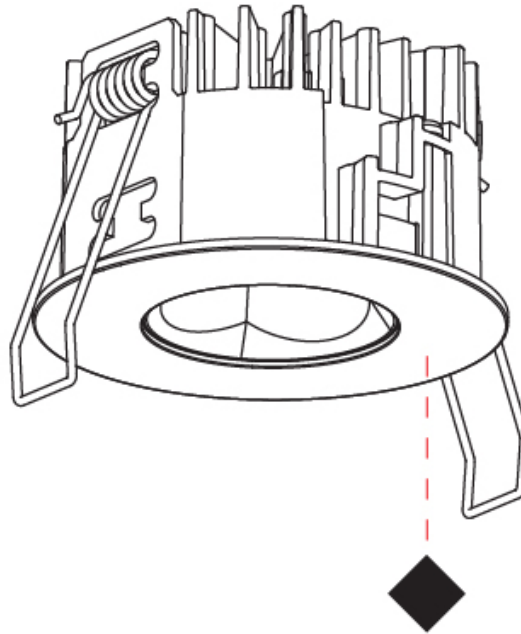

OIKO PRO ROUND FIXED RECESSED

A35873-

PROJECT

TYPE

SPECIFIER

QUANTITY

DATE

A