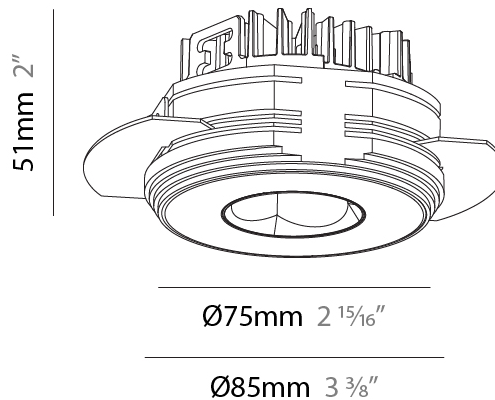

PHYSICAL

Aperture Sizes - Downlights: 1"
Shape: Round
Diameter (mm): 75
Diameter (in): 2 ¹⁵/₁₆
Height (mm): 51
Height (in): 2
Ceiling Thickness (mm): 10 / 12.5 / 15 / 25
Ceiling Thickness (in): 3/8 or 1/2 or 9/16 or 1
Min. Recessing Depth (mm): 55
Min. Recessing Depth (in): 2 ³/₁₆
Diffuser: Lens Pack - Spread Lens / Linear Spread Lens / Honeycomb Louver
Fixture Finish: SSR / BKV / CWI / CRY / HAB / UFT / ITA / RUA / FTG / MYG / LOD / PUS / FRO / FUP / KIA / POP / BLS / SPG / MEY / GOH / CHC / COM / ABZ / JAG / OBR / MOS / ROR
Fixture Material: Aluminum Die Cast
Cut-out Measurements: 86mm / 2 11/16" Diameter

ELECTRICAL

Lamp Type: LED (Zhaga Standard)
Input Wattage (W): 14
Total Output Wattage (W): 12.7
Dimming: Dali Dimming
Driver Included: No
Driver Location: Recessed Housing
Driver Type: Constant Current - Universal (120Vac only for DALI driver)
Driver Class: Class 2
Input Voltage (V): 120 - 277
Constant Current (MA): 700

LED

Color Temperature (°K): 2700-6500 Tunable White
Max. Delivered Lumen (lm): 1240
Nominal Lumen (lm): 1460
CRI: >90 CRI
Lamp Life (hrs): 50000
Special LEDs offerings: Tunable White

OPTICAL

Reflector: 52
Adjustability: Fixed

RATINGS AND CERTIFICATIONS

Certified By: Certified for North American Standards
IP rating: IP20