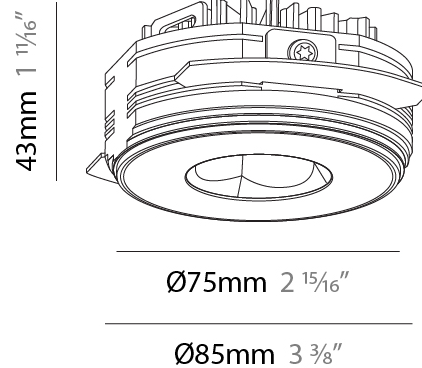

PHYSICAL

Aperture Sizes - Downlights: 1"
Shape: Round
Diameter (mm): 75
Diameter (in): 2 ¹⁵/₁₆
Height (mm): 43
Height (in): 1 ¹¹/₁₆
Ceiling Thickness (mm): 10 / 12.5 / 15 / 25
Ceiling Thickness (in): 3/8 or 1/2 or 9/16 or 1
Min. Recessing Depth (mm): 50
Min. Recessing Depth (in): 1 ¹⁵/₁₆
Diffuser: Lens Pack - Spread Lens / Linear Spread Lens / Honeycomb Louver
Fixture Finish: SSR / BKV / CWI / CRY / HAB / UFT / ITA / RUA / FTG / MYG / LOD / PUS / FRO / FUP / KIA / POP / BLS / SPG / MEY / GOH / CHC / COM / ABZ / JAG / OBR / MOS / ROR
Fixture Material: Aluminum Die Cast
Cut-out Measurements: 86mm / 2 11/16" Diameter

ELECTRICAL

Lamp Type: LED (Zhaga Standard)
Input Wattage (W): 14
Total Output Wattage (W): 12.7
Dimming: Dali Dimming
Driver Included: No
Driver Location: Recessed Housing
Driver Type: Constant Current - Universal (120Vac only for DALI driver)
Driver Class: Class 2
Input Voltage (V): 120 - 277
Constant Current (MA): 700

LED

Color Temperature (°K): 2700-6500 Tunable White
Max. Delivered Lumen (lm): 1381
Nominal Lumen (lm): 1460
CRI: >90 CRI
Lamp Life (hrs): 50000
Special LEDs offerings: Tunable White

OPTICAL

Reflector°: 62
Adjustability: Fixed

RATINGS AND CERTIFICATIONS

Certified By: Certified for North American Standards
IP rating: IP20