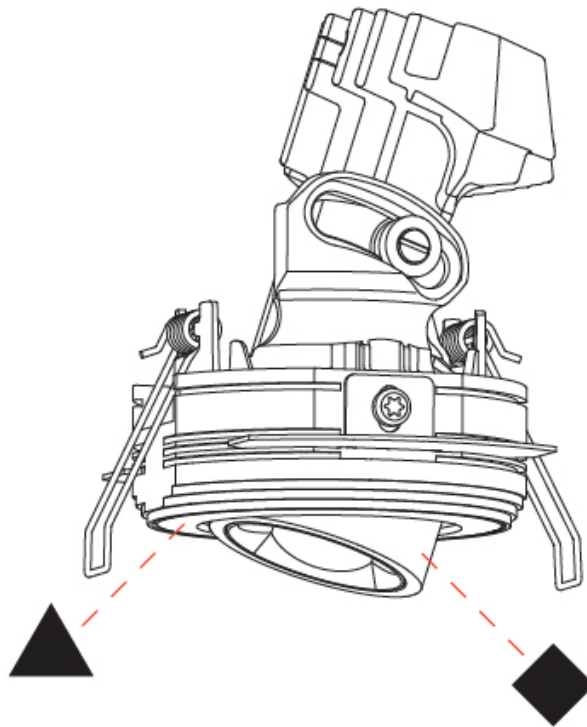

OIKO PRO ROUND ADJUSTABLE TRIMLESS

A35884-

PROJECT _____

TYPE _____

SPECIFIER _____

QUANTITY _____

DATE _____

A