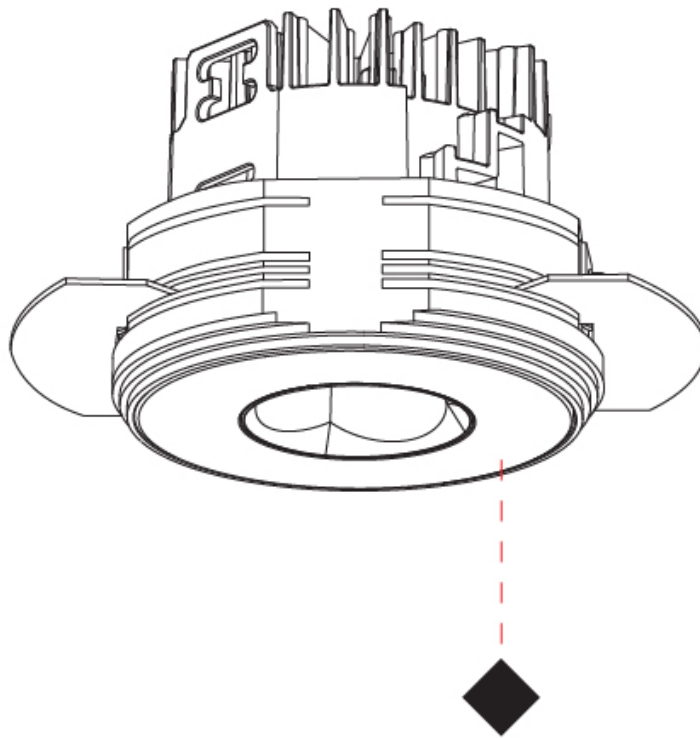

OIKO PRO ROUND FIXED TRIMLESS

A35881-

PROJECT	_____
TYPE	_____
SPECIFIER	_____
QUANTITY	_____
DATE	_____